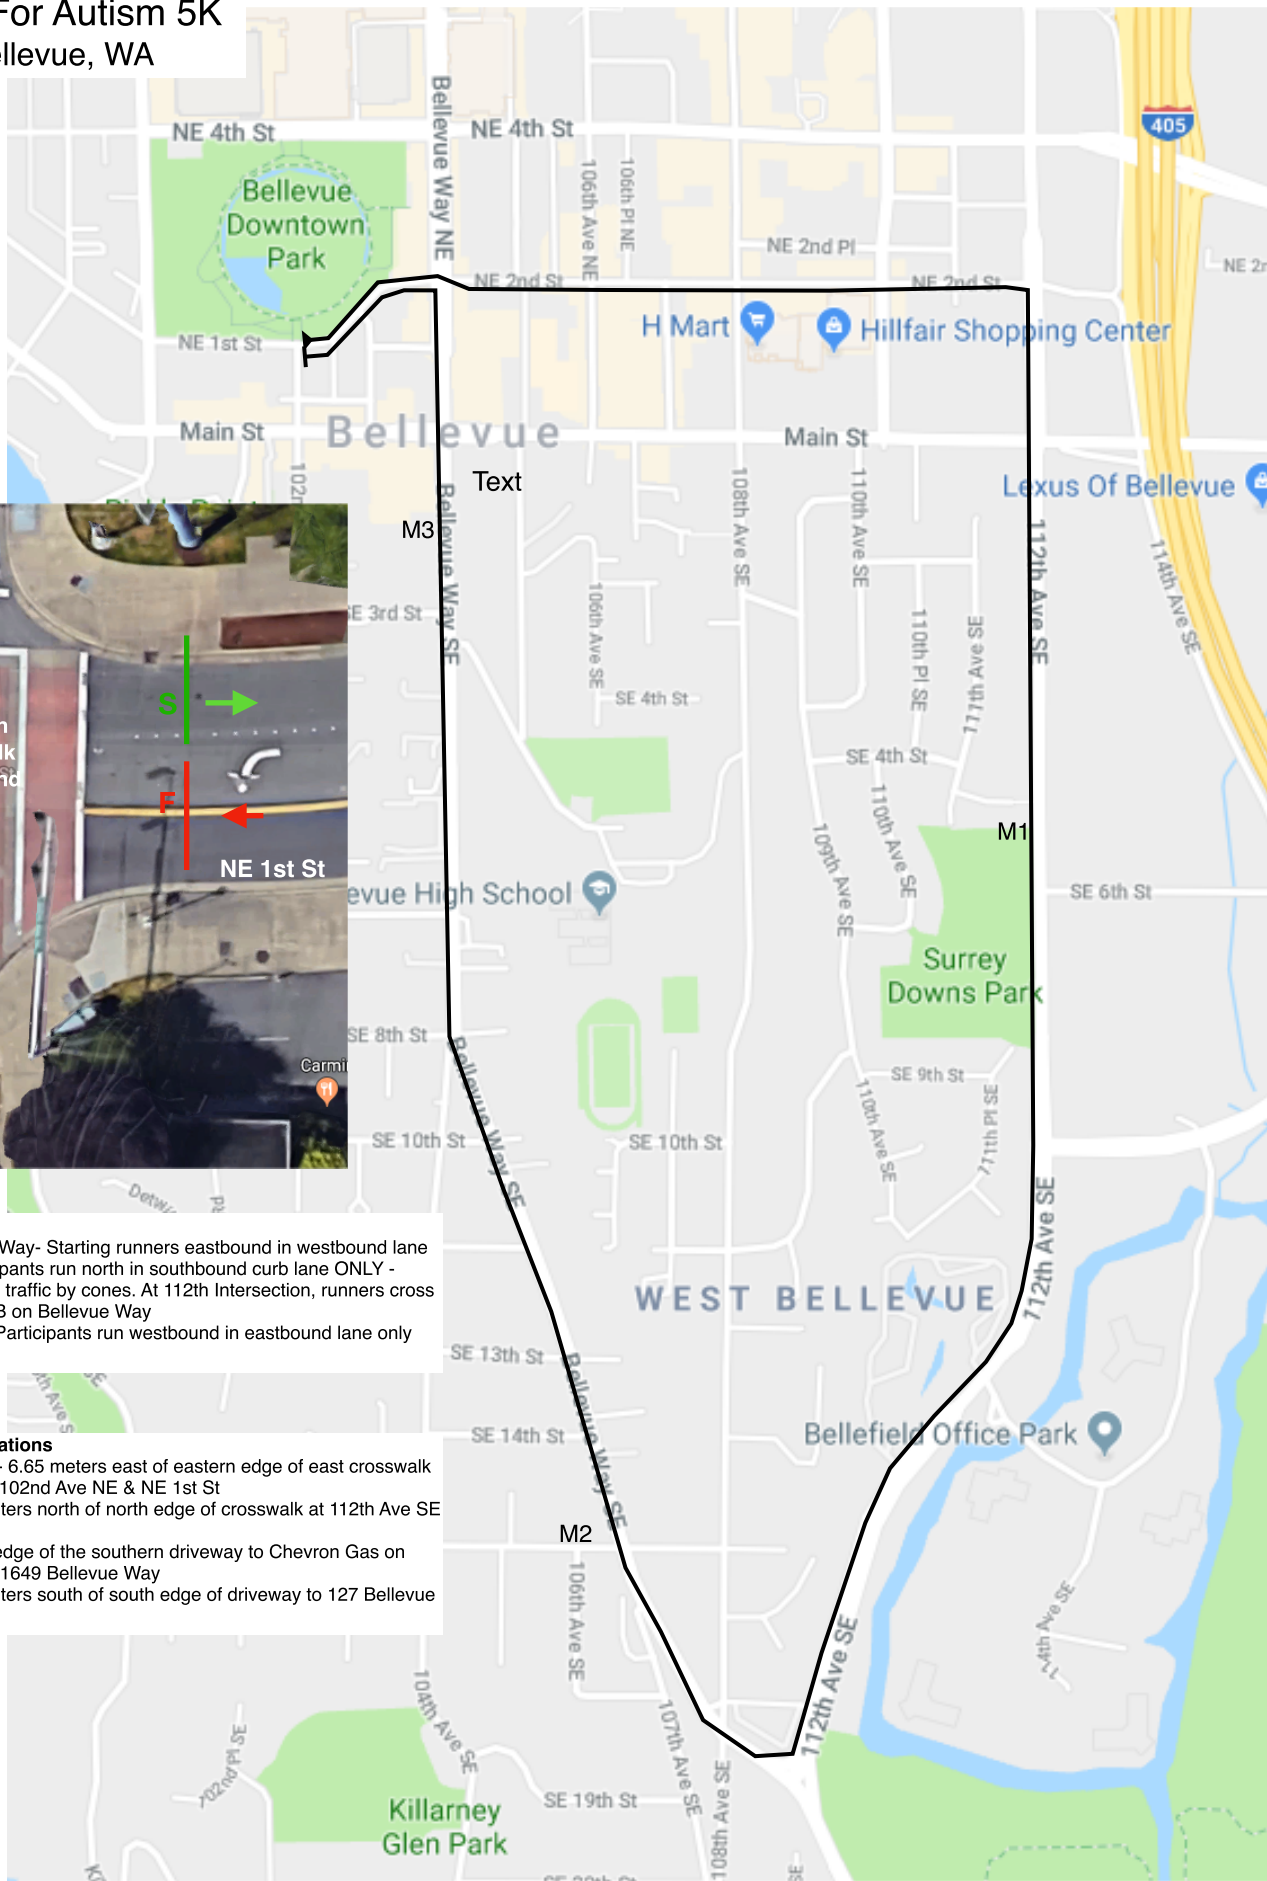

All In For Autism 5K Bellevue, WA

START/FINISH

S/F - Located 6.65 meters east of eastern edge of east crosswalk at intersection of 102nd Ave NE & NE 1st St

Road Restrictions

NE 1st St to Bellevue Way- Starting runners eastbound in westbound lane
Bellevue Way - Participants run north in southbound curb lane ONLY - separate runners from traffic by cones. At 112th Intersection, runners cross to SB lane, running NB on Bellevue Way
NE 2nd St to Finish - Participants run westbound in eastbound lane only

Mile Marker Locations

- Start/Finish Line - 6.65 meters east of eastern edge of east crosswalk at intersection of 102nd Ave NE & NE 1st St
- Mile 1 - 184.3 meters north of north edge of crosswalk at 112th Ave SE & SE 6th St
- Mile 2 - At north edge of the southern driveway to Chevron Gas on Bellevue Way, at 1649 Bellevue Way
- Mile 3 - 13.04 meters south of south edge of driveway to 127 Bellevue Way S